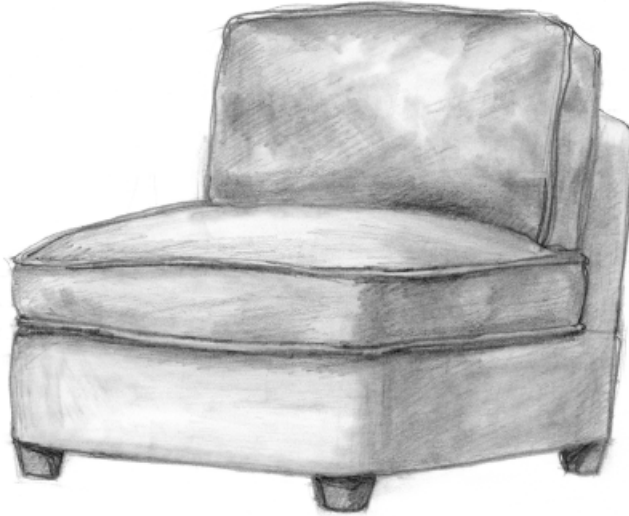

Armless Chair

1.) 24" Long x 38" Deep x 33" High

C.O.M. Requirements: Solid = 8 yards
 Print (Up To 24" Repeat) = 10 yards
 Stripe = 9 yards

Standard Construction:

Loose Seat Cushion and Loose Back Cushion with Down & Feathers.
Standard 3" Dowel Legs.

10" Kick Pleat Skirt Available.

Seat Height = 19"

Questions Call: 212-620-0485
Downloaded from ClassicSofa.com

2007